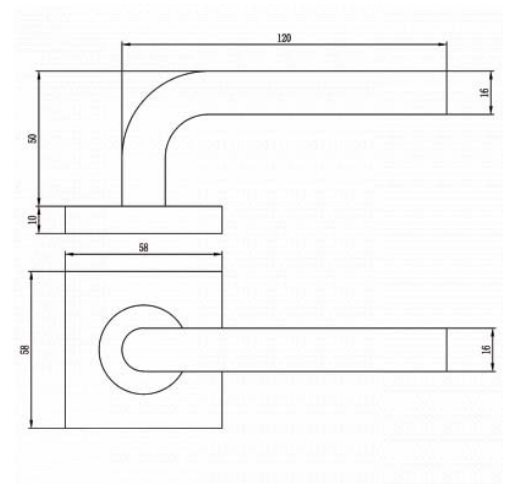

F SQUARE ROSE DOOR FURNITURE PASSAGE SET 52 LEVER

DETAILS

PRODUCT CODE

F0152SSS

DIMENSIONS

55mm x 55mm

DOOR THICKNESS

Suits 32-50mm Doors

FIXING

Concealed 38mm-41mm horizontal bolt through fixing

HANDING

Non-Handed

MATERIAL

304 Grade Stainless Steel

OVERALL THICKNESS

10mm

PRODUCT SERIES

F Square Rose Door Furniture

WARRANTIES

25 Years Mechanical

NOTES

Product code identifies SSS finish

FINISHES

Satin Rose Gold (SRG)

Satin Graphite (SGR)

Satin Black (SBL)

Satin Antique Bronze (SABZ)

Satin Antique Brass (SAB)

Satin Stainless Steel (SSS)

Polished Stainless Steel (PSS)

CERTIFICATIONS